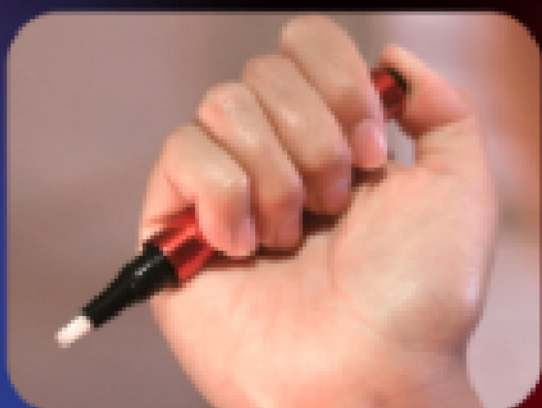

OPTIC WHITE O₂
TEETH WHITENING KIT WITH INDIGO LIGHT

SUPERCHARGE WHITENING ACTION FOR JUST 10 MINUTES

Meet at-home whitening with the technology that professionals use. Experience the powerful oxygenated teeth whitening that is magnified by highly energetic indigo light to elevate your smile.

See the differences in deep stain removal power of

INDIGO LED LIGHT*

ACTIVE OXYGEN WHITENING SERUM FROM THE BRUSH

Enjoy quick, easy and no mess precision application

ENAMEL SAFE

Whitening treatment designed by experts

5 & 10 MINS SOUND ALERT
YOUR WHITENING COACH

RECHARGEABLE USB DEVICE

1. BRUSH

2. CLICK

3. APPLY

4. SUPERCHARGE in 10 mins

5. REPEAT IT'S EASY!

THE COMPLETE ORAL BEAUTY ROUTINE FOR YOUR RADIANT SMILE