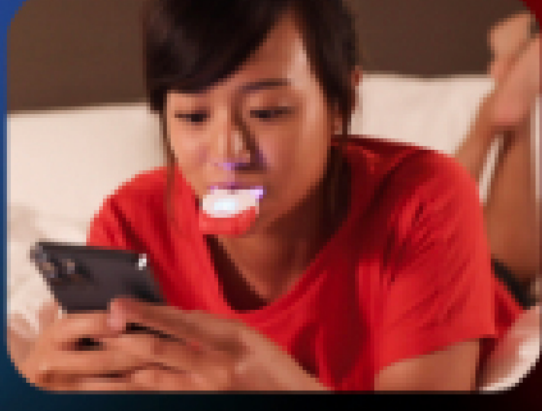

OPTIC WHITE O₂
TEETH WHITENING KIT WITH INDIGO LIGHT

SUPERCHARGE WHITENING ACTION FOR JUST 10 MINUTES

Meet at-home whitening with the technology that professionals use. Experience the powerful oxygenated teeth whitening that is magnified by highly energetic indigo light to elevate your smile.

See the differences in deep stain removal power of

INDIGO LED LIGHT*

ACTIVE OXYGEN WHITENING SERUM FROM THE BRUSH

Enjoy quick, easy and no mess precision application

ENAMEL SAFE

Whitening treatment designed by experts

5 & 10 MINS SOUND ALERT
YOUR WHITENING COACH

RECHARGEABLE USB DEVICE

1. BRUSH

2. CLICK

3. APPLY

4. SUPERCHARGE in 10 mins

5. REPEAT IT'S EASY!

THE COMPLETE ORAL BEAUTY ROUTINE FOR YOUR RADIANT SMILE