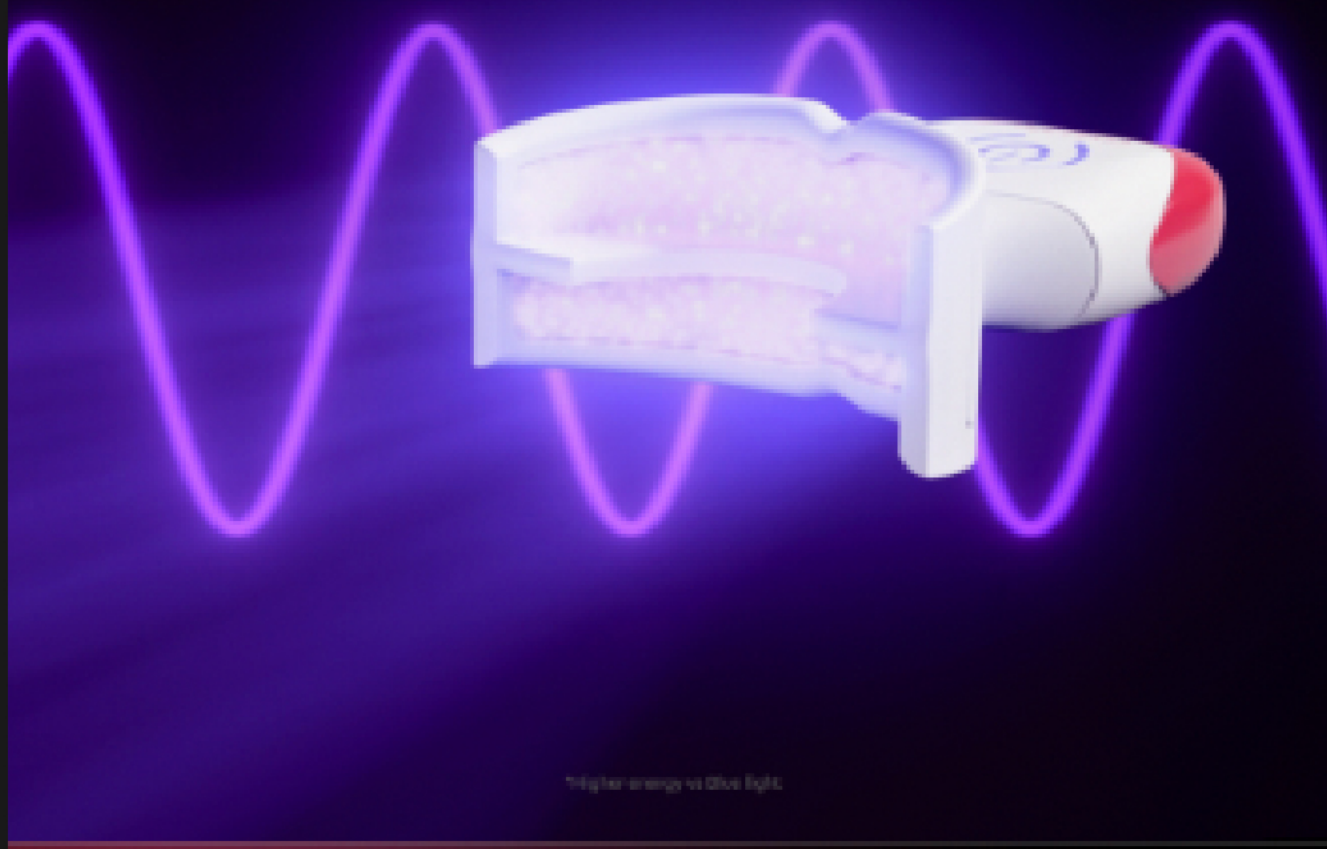

OPTIC WHITE O₂
TEETH WHITENING KIT WITH INDIGO LIGHT

SUPERCHARGE WHITENING ACTION FOR JUST 10 MINUTES

Meet at-home whitening with the technology that professionals use. Experience the powerful oxygenated teeth whitening that is magnified by highly energetic indigo light to elevate your smile.

See the differences in deep stain removal power of

INDIGO LED LIGHT*

ACTIVE OXYGEN WHITENING SERUM FROM THE BRUSH

Enjoy quick, easy and no mess precision application

ENAMEL SAFE

Whitening treatment designed by experts

5 & 10 MINS SOUND ALERT
YOUR WHITENING COACH

RECHARGEABLE USB DEVICE

1. BRUSH

2. CLICK

3. APPLY

4. SUPERCHARGE in 10 mins

5. REPEAT IT'S EASY!

THE COMPLETE ORAL BEAUTY ROUTINE FOR YOUR RADIANT SMILE