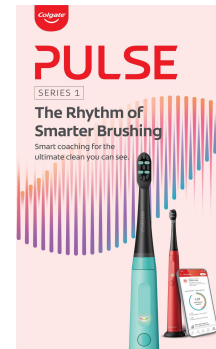

Product Visual Overview

Below is an example of how product visual is used in Brand.com