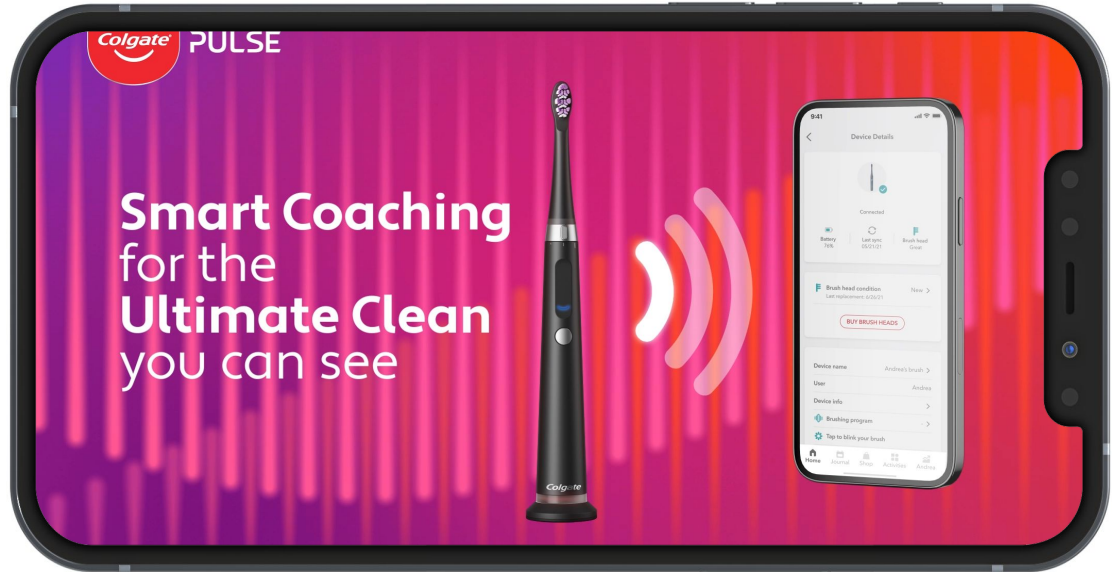

60” Master

[Download here](#)

Landscape : 16: 9

With and without super

Separate VO file 60”

Vertical (To be delivered)