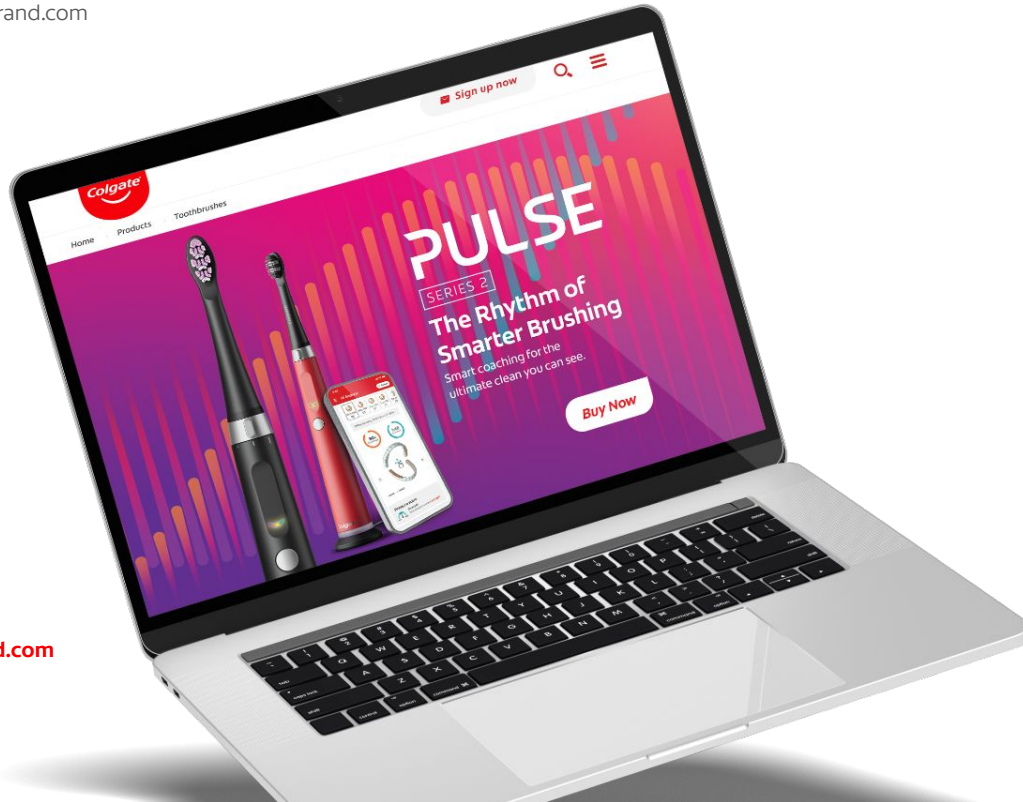

## The Rhythm of Smarter Brushing

Smart coaching for the ultimate clean you can see.

Remove **50%** More Plaque

**3 Modes** to sync your rhythm  
Gentle Clean | Daily Clean | Deep Clean

The advertisement features a black and a red Colgate Pulse Series 2 electric toothbrush standing upright. To the right, a smartphone displays the Colgate Pulse app interface, showing a 'Latest Brushing Sessions' screen with various data points and a circular progress indicator. The background is a vibrant purple and pink gradient with vertical brushstroke-like patterns.

# Product Visual Overview

Below is an example of how product visual is used in Brand.com

Pulse 2

Pulse 1

# Applications

Below are examples of gondolas and Brand.com

Brand.com

Gondolas