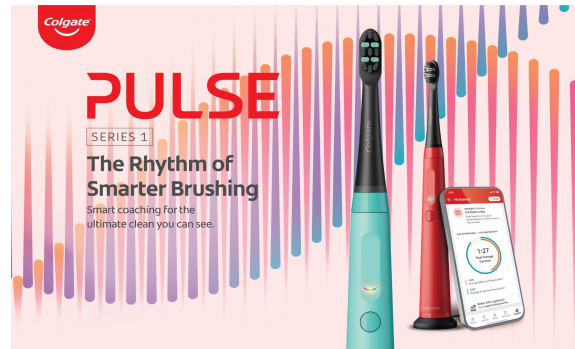

Pulse 2

Pulse 1