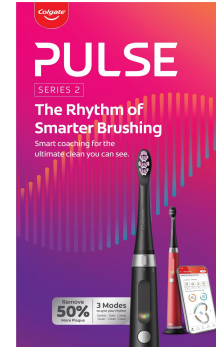

Product Visual Overview

Below is an example of how product visual is used in Brand.com

Pulse 2

Pulse 1