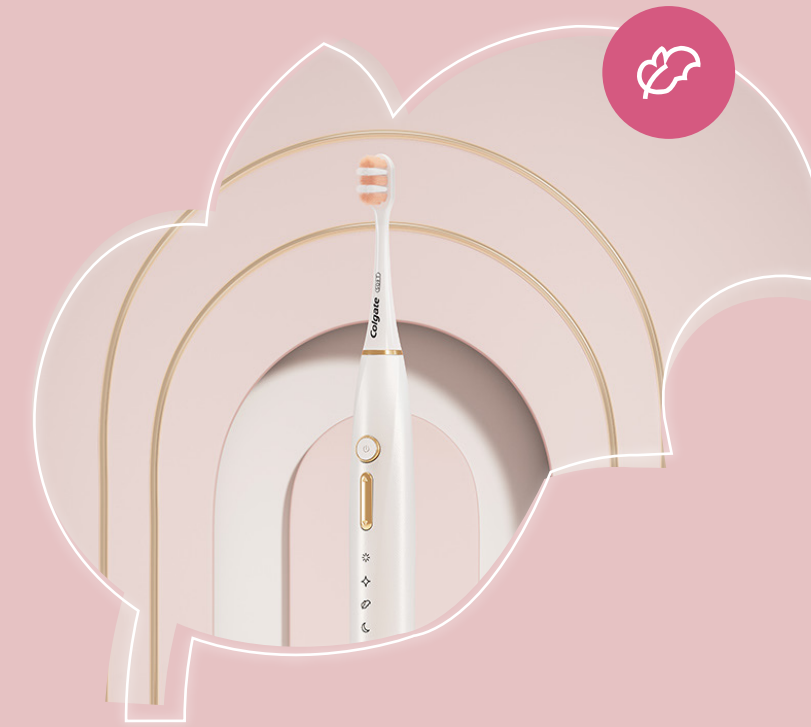

GUM CARE

Lorem ipsum dolor sit amet, consectetur adipiscing elit, sed diam nonummy nibh euismod tincidunt ut laoreet dolore magna aliquam erat volutpat. Ut wisi