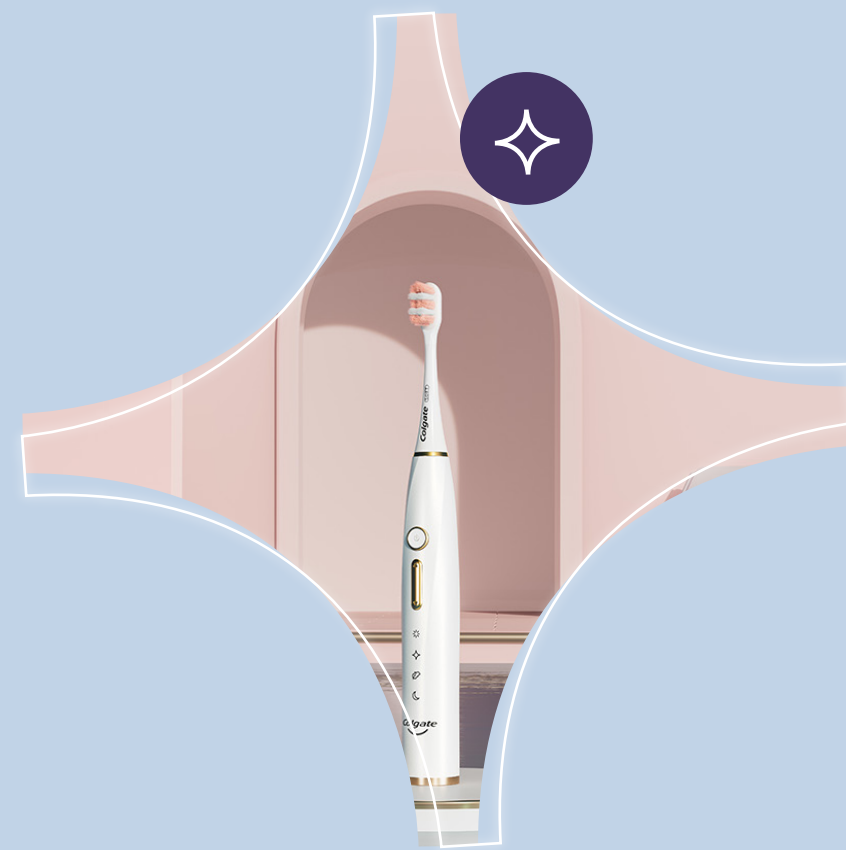

SPARKLE

Lorem ipsum dolor sit amet, consectetur adipiscing elit, sed diam nonummy nibh euismod tincidunt ut laoreet dolore magna aliquam erat volutpat. Ut wisi