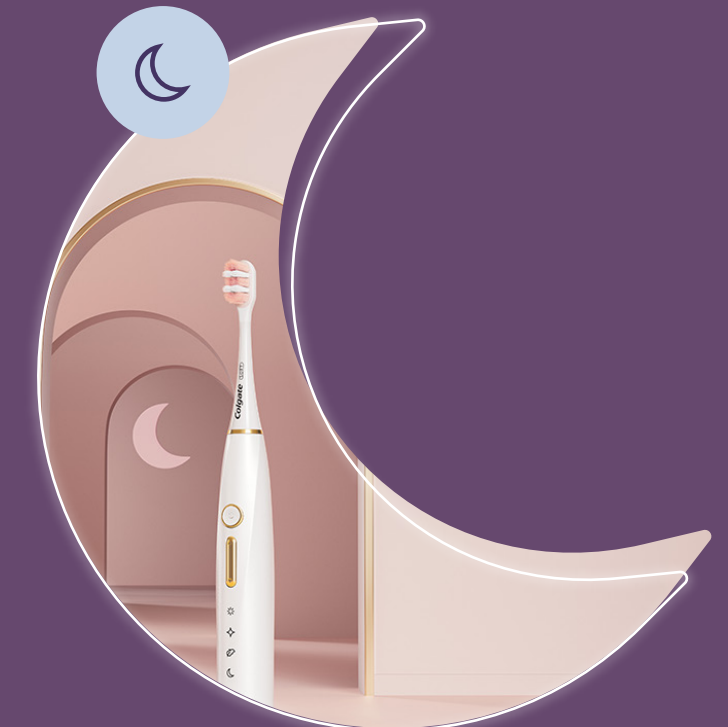

NIGHT SPA

Lorem ipsum dolor sit amet, consectetur adipiscing elit, sed diam nonummy nibh euismod tincidunt ut laoreet dolore magna aliquam erat volutpat. Ut wisi