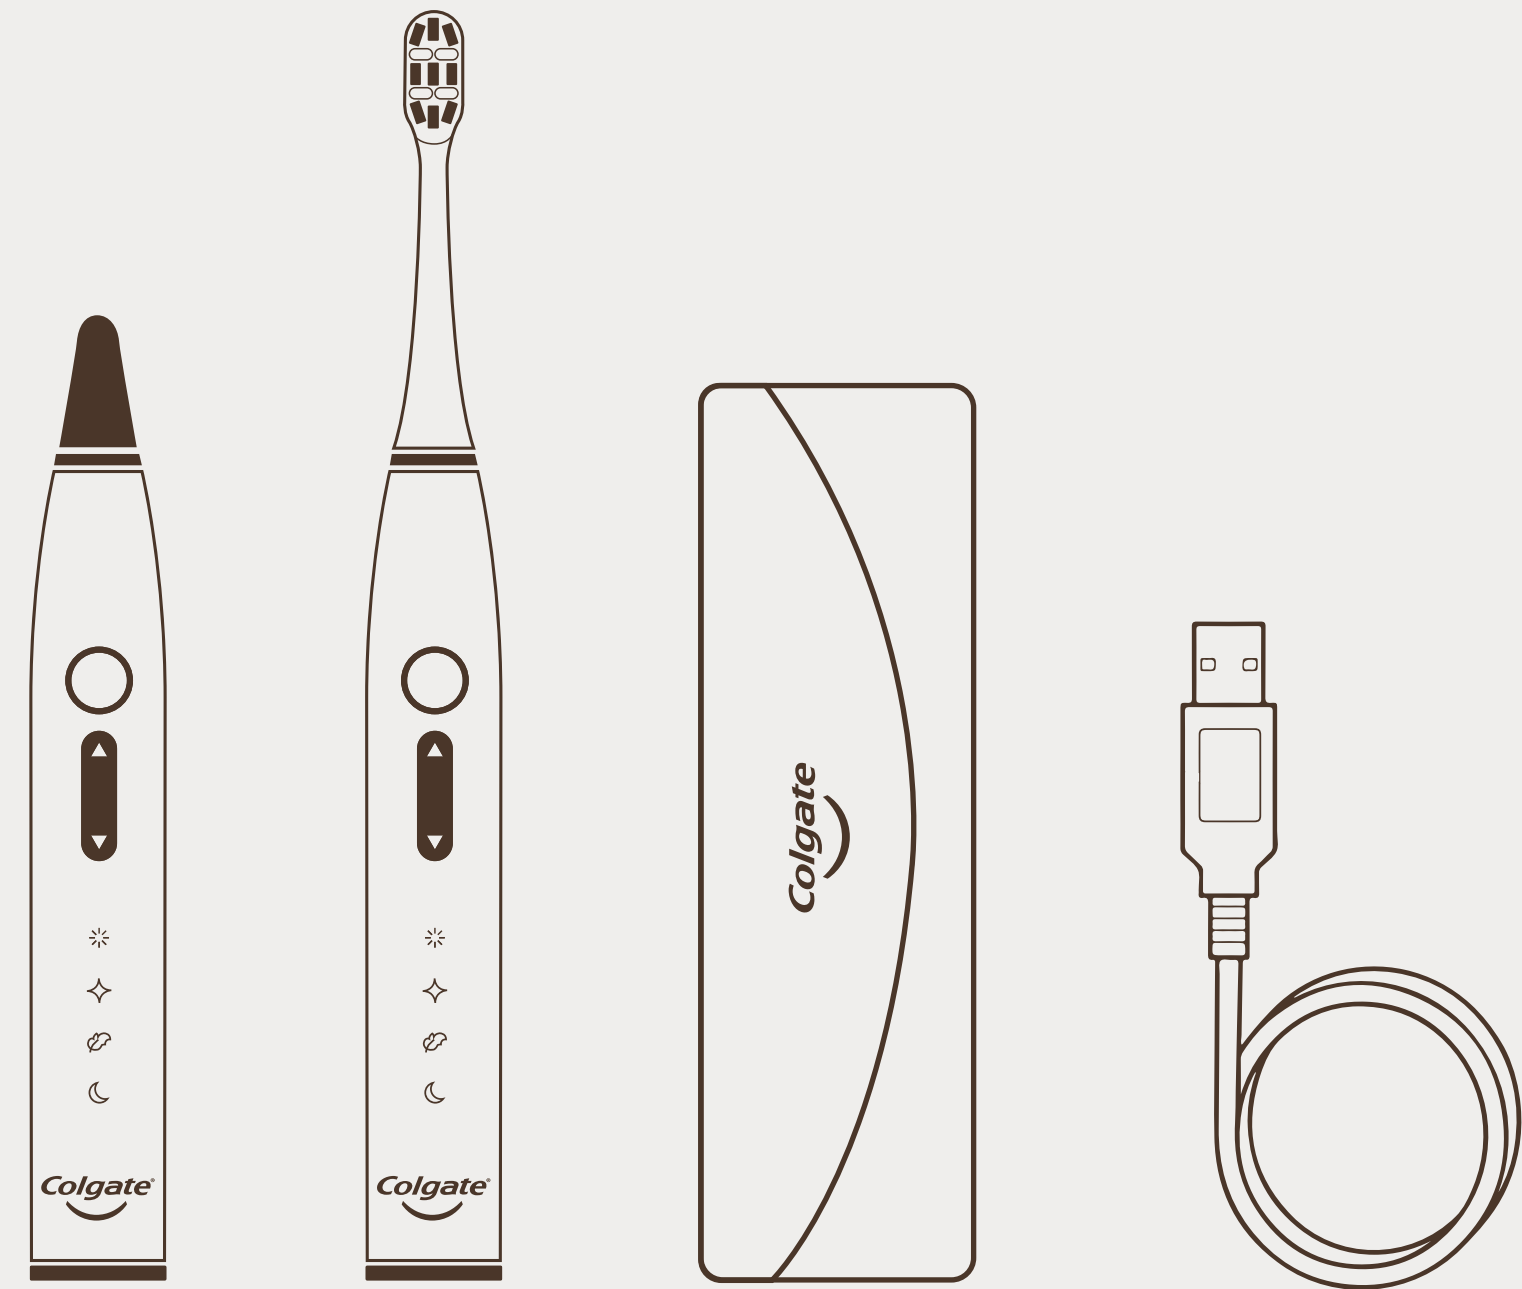

Icons

S Symbol

The Arch