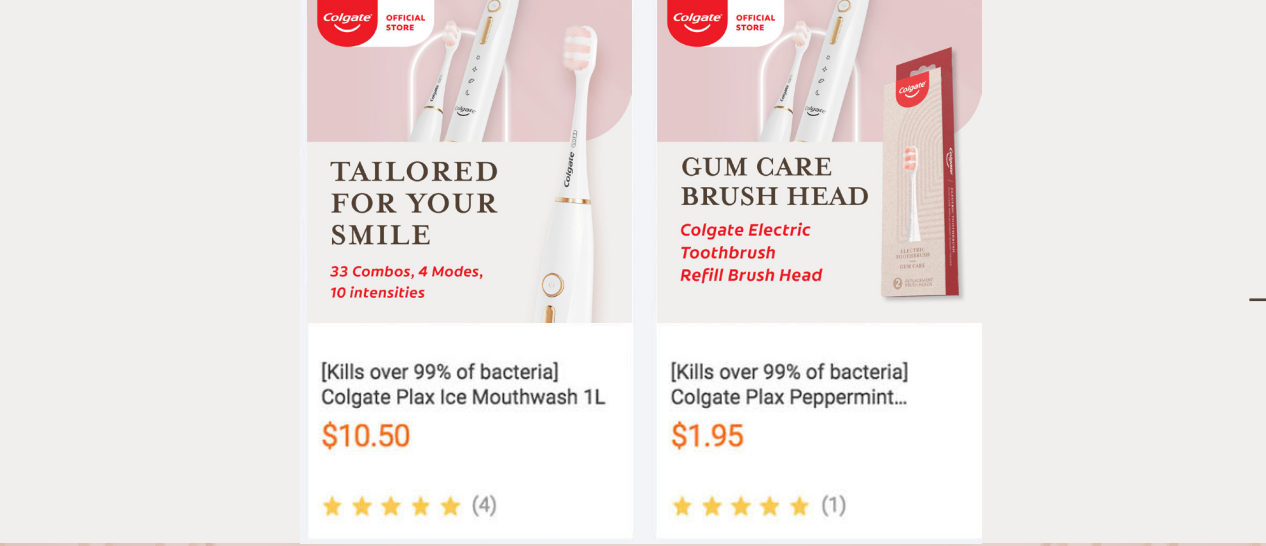

Place modules if needed

4 MODES TO CATER FOR YOUR UNIQUE BRUSHING NEEDS

SQUEAKY CLEAN
combination of high intensity and speed to provide a daily clean

SPARKLE
high intensity vibrations in combination with a pulsing action

GUM CARE
lower intensity vibrations to gently clean teeth and gums

NIGHT SPA
combines the other modes for a unique cleaning sensation

TAILORED FOR YOUR SMILE
Brush your way everyday with the new Colgate Electric Toothbrush and take your brushing to the next level for a superior clean.

MULTI LEVEL VIBRATION CONTROL
For your own brushing comfort

1-10 Levels

YOUR SMILE COACH
Responsive smart pressure sensor

Sends signal when you press too hard

GUM CARE BRUSH HEAD
specially designed to clean gently along the gum line

2 MINS Quad Pacer*
*3 mins for Night Spa mode

XXXX Charger
Stay up to **15 DAYS****
**with 2.5-4 hour charge

WHAT COMES IN A BOX

Electric Toothbrush Body
Brush Head (Soft)
Travel Pouch
DC Charging Cable